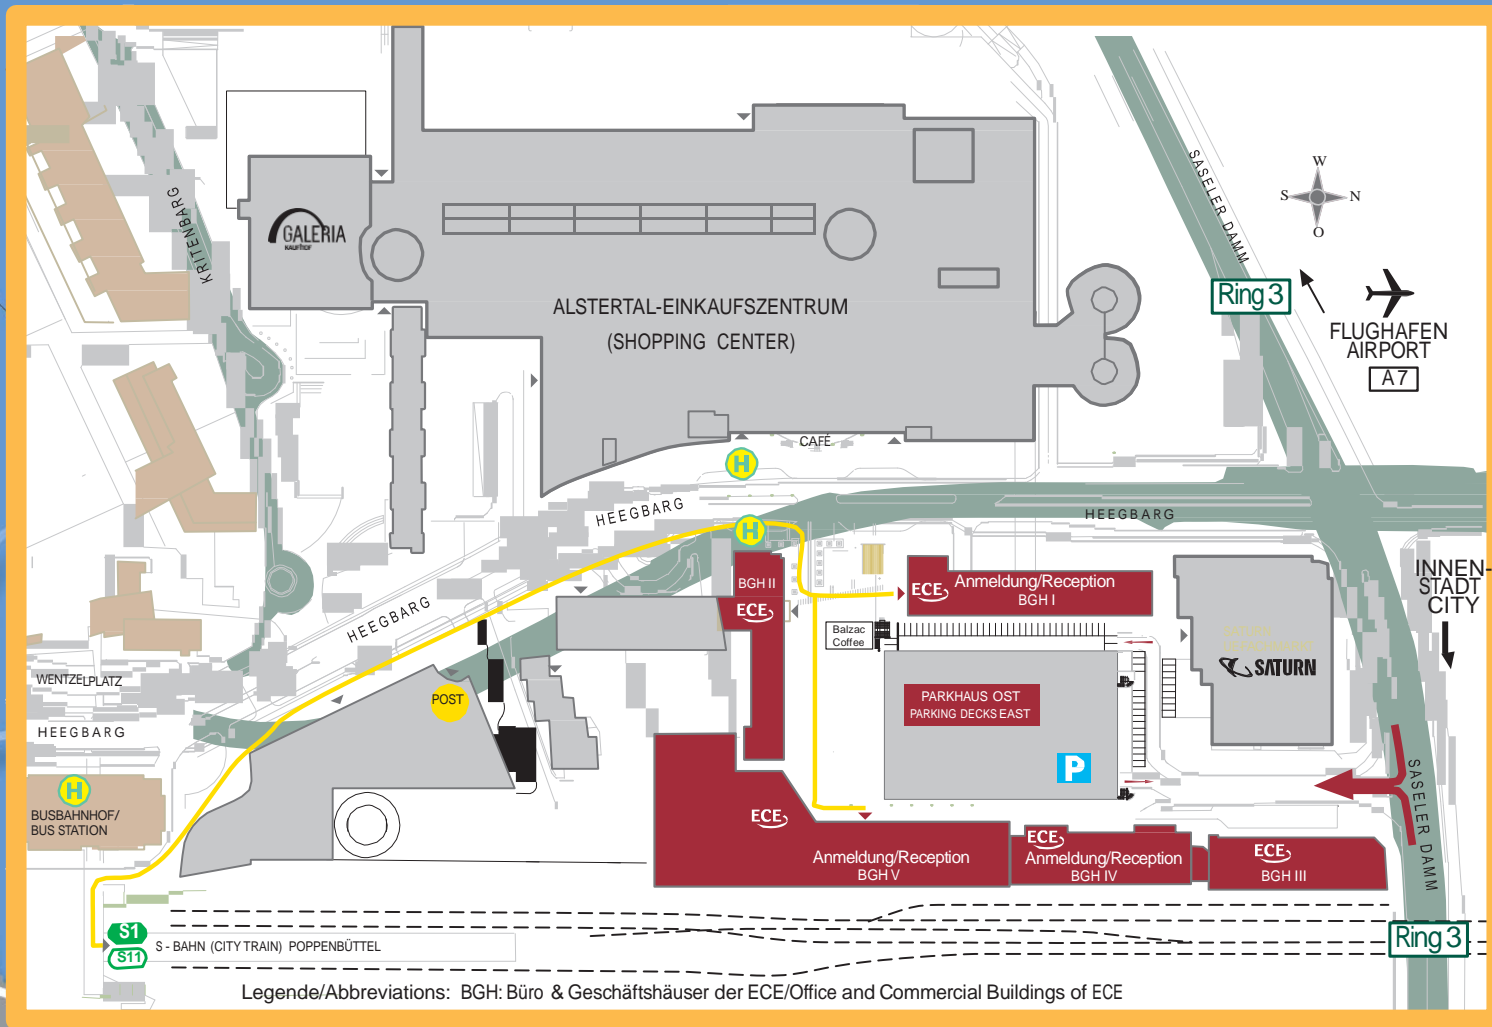

Directions from Hamburg central station

- Take the city train (S-Bahn S1/S11) in the direction of Hamburg Airport/Ohlsdorf/Poppenbüttel (travel time approx. 30 min.)
- Note: when taking the S1, please use one of the last three cars of the train. Only the rear part of the train goes to Poppenbüttel.
- When leaving the station in Poppenbüttel, turn right in the direction of the bus station/shopping center Alstertal-Einkaufszentrum/Heegborg.

Directions from Hamburg Airport

- Taxi from Hamburg Airport: travel time 20–25 min. Otherwise
- City train (S-Bahn) from Hamburg Airport: line S1 to Ohlsdorf, change train in Ohlsdorf to S1/S11 in the direction of Poppenbüttel (travel time approx. 20 min.)
- Note: when taking the S1 from Ohlsdorf, please use one of the last three cars of the train. Only the rear part of the train goes to Poppenbüttel.
- When leaving the station in Poppenbüttel, turn right in the direction of the bus station/shopping center Alstertal-Einkaufszentrum/Heegborg.

Einfach zu finden –
Easy to get there

Für Termine in den Gebäuden BGH I oder II: Bitte
Anmeldung am Empfang im BGH I

Für Termine in den Gebäuden BGH III oder IV: Bitte
Anmeldung am Empfang im BGH IV erreichbar
über den Saseler Damm